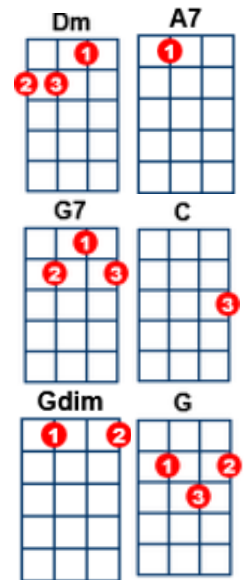

Let It Snow (Dean Martin, 1959)

Intro: Instrumental over lines 3&4, no vocals

1,2,3,

And (Dm) since we've no (A7) place to (Dm) go
Let it (G7) snow, let it snow, let it (C) snow

Oh, the (C) weather out(G7)side is (C) frightful
But the (C) fire is (Gdim) so de(G7)lightful
And (Dm) since we've no (A7) place to (Dm) go
Let it (G7) snow, let it snow, let it (C) snow

Oh, it (C) doesn't show (G7) signs of (C) stoppin'
And I've (C) brought me some (Gdim) corn for (G7) poppin'
The (Dm) lights are turned (A7) way down (Dm) low
Let it (G7) snow, let it snow, let it (C) snow

When we (G) finally kiss goodnight
How I'll (Am) hate going (D7) out in the (G) storm
But if (G) you really hold me tight
(A7) All the way (D7) home I'll be (G7) warm

And the (C) fire is (G7) slowly (C) dyin'
And my (C) dear we're (Gdim) still good(G7)bye-in'
But as (Dm) long as you (A7) love me (Dm) so
Let it (G7) snow, let it snow and (C) snow

When we (G) finally kiss goodnight
How I'll (Am) hate going (D7) out in the (G) storm
But if (G) you really hold me tight
(A7) All the way (D7) home I'll be (G7) warm

Oh, the (C) fire is (G7) slowly (C) dyin'
And my (C) dear we're (Gdim) still good(G7)bye-in'
But as (Dm) long as you (A7) love me (Dm) so
Let it (G7) snow, let it snow, let it (C) snow
Let it (G7) snow, let it snow, let it (C) snow (G7! C!)