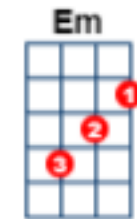

Let it [Am] be, let it [G] be, let it [F] be, let it [C] be
[C] Whisper words of [G] wisdom, let it [F] be [Em]-[Dm]-[C]

And [C] when the night is [G] cloudy
There is [Am] still a light that [F] shines on me
[C] Shine until to-[G]morrow, let it [F] be [Em]-[Dm]-[C]
I [C] wake up to the [G] sound of music
[Am] Mother Mary [F] comes to me
[C] Speaking words of [G] wisdom, let it [F] be [Em]-[Dm]-[C]