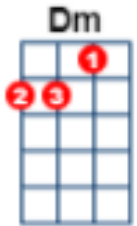

INTRO

STRUM DD DUD

[C] [G] [Am] [F]
 [C] [G] [F] [Em][Dm][C]

When I [C] find myself in [G] times of trouble,
 [Am] Mother Mary co[F]mes to me
 [C] Speaking words of [G] wisdom, let it [F] be [Em]-[Dm]-[C]
 And [C] in my hour of [G] darkness,
 She is [Am] standing right in [F] front of me
 [C] Speaking words of [G] wisdom, let it [F] be [Em]-[Dm]-[C]

Let it [Am] be, let it [G] be, let it [F] be, let it [C] be
 [C] Whisper words of [G] wisdom, let it [F] be [Em]-[Dm]-[C]

And [C] when the broken [G] hearted people
 [Am] Living in the [F] world agree
 [C] There will be an [G] answer... let it [F] be [Em]-[Dm]-[C]
 For [C] though they may be [G] parted
 There is [Am] still a chance that [F] they will see
 [C] There will be an [G] answer, let it [F] be [Em]-[Dm]-[C]