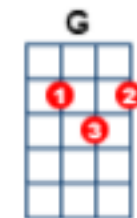

Let it [Am] be, let it [G] be, let it [F] be, let it [C] be
[C] Whisper words of [G] wisdom, let it [F] be [Em]-[Dm]-[C]

Let it [Am] be, let it [G] be, let it [F] be, let it [C] be
[C] Whisper words of [G] wisdom, let it [F] be [Em]-[Dm]-[C]