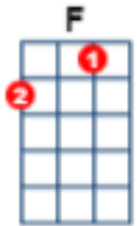

INTRO

STRUM DD DUD

[C] [G] [Am] [F]
 [C] [G] [F] [Em][Dm][C]

When I [C] find myself in [G] times of trouble,
 [Am] Mother Mary co[F]mes to me
 [C] Speaking words of [G] wisdom, let it [F] be [Em]-[Dm]-[C]
 And [C] in my hour of [G] darkness,
 She is [Am] standing right in [F] front of me
 [C] Speaking words of [G] wisdom, let it [F] be [Em]-[Dm]-[C]

Let it [Am] be, let it [G] be, let it [F] be, let it [C] be
 [C] Whisper words of [G] wisdom, let it [F] be [Em]-[Dm]-[C]

And [C] when the broken [G] hearted people
 [Am] Living in the [F] world agree
 [C] There will be an [G] answer... let it [F] be [Em]-[Dm]-[C]
 For [C] though they may be [G] parted
 There is [Am] still a chance that [F] they will see
 [C] There will be an [G] answer, let it [F] be [Em]-[Dm]-[C]