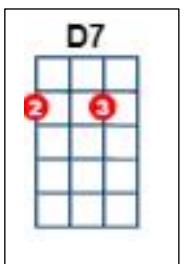

She comes [C] dancing through the darkness to the [C7] Tennessee [F] Waltz
And I [C] feel like I'm [Am] falling a-[D7]part [G7]
And it's [C] stronger than drink
And it's [C7] deeper than [F] sorrow
This [C] darkness she's [G7] left in my [C] heart [F] [C]