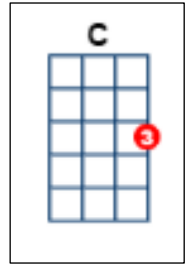

# 122 Tennessee Waltz

INTRO:1 2 3 [C] /// [G7] /// [C] /// [F] // [C] / (Pause)

STRUM  
ISLAND  
DDU UDU

I was [C] dancing with my darlin' to the [C7] Tennessee [F] Waltz  
When an [C] old friend I [Am] happened to [D7] see [G7]  
I intro-[C]duced him to my darlin'  
And [C7] while they were [F] dancing  
My [C] friend stole my [G7] sweetheart from [C] me [F] [C]

I re-[C]member the [E7] night and the [F] Tennessee [C] Waltz  
'Cause I know just how [Am] much I have [D7] lost [G7]  
Yes I [C] lost my little darlin'  
The [C7] night they were [F] playing  
The [C] beautiful [G7] Tennessee [C] Waltz [F] [C]

I re-[C]member the [E7] night and the [F] Tennessee [C] Waltz  
'Cause I know just how [Am] much I have [D7] lost [G7]  
Yes I [C] lost my little darlin'  
The [C7] night they were [F] playing  
The [C] beautiful [G7] Tennessee [C] Waltz [F]  
(SLOWING) The [C] beautiful [G7] Tennessee [C] Waltz [F] [C]