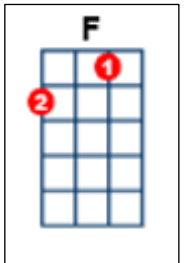

# 122 Tennessee Waltz

INTRO:1 2 3 [C] /// [G7] /// [C] /// [F] // [C] / (Pause)

STRUM  
ISLAND  
DDU UDU

I was [C] dancing with my darlin' to the [C7] Tennessee [F] Waltz  
When an [C] old friend I [Am] happened to [D7] see [G7]  
I intro-[C]duced him to my darlin'  
And [C7] while they were [F] dancing  
My [C] friend stole my [G7] sweetheart from [C] me [F] [C]

I re-[C]member the [E7] night and the [F] Tennessee [C] Waltz  
'Cause I know just how [Am] much I have [D7] lost [G7]  
Yes I [C] lost my little darlin'  
The [C7] night they were [F] playing  
The [C] beautiful [G7] Tennessee [C] Waltz [F] [C]

I re-[C]member the [E7] night and the [F] Tennessee [C] Waltz  
'Cause I know just how [Am] much I have [D7] lost [G7]  
Yes I [C] lost my little darlin'  
The [C7] night they were [F] playing  
The [C] beautiful [G7] Tennessee [C] Waltz [F]  
(SLOWING) The [C] beautiful [G7] Tennessee [C] Waltz [F] [C]