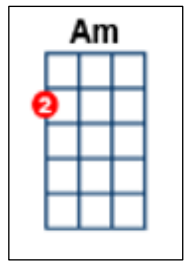

I re-[C]member the [E7] night and the [F] Tennessee [C] Waltz
'Cause I know just how [Am] much I have [D7] lost [G7]
Yes I [C] lost my little darlin'
The [C7] night they were [F] playing
The [C] beautiful [G7] Tennessee [C] Waltz [F] [C]