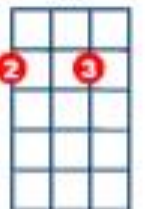

135 Sweet Home Chicago

[A7*] [G#7*] [G7] [A7] [E7] [E7]

[A7] Oh.....[D7] baby don't you want to [A7] go

Oh [D7] baby don't you want to [A7] go

Back to the [E7] land of California

To my [D7] sweet home Chica [A7] go [E7]

[A7] Oh [D7] baby don't you want to [A7] go

Oh [D7] baby don't you want to [A7] go

Back to the [E7] land of California

To my [D7] sweet home Chic [A7] ago [E7]

Now [A7] one and one is two, two and two is four

I'm heavy loaded baby, I'm booked I gotta go,

Cryin' [D7] baby, Honey don't you want to [A7] go

Back to the [E7] land of California

To my [D7] home sweet home Chica [A7] go [E7]

Now [A7] two and two is four, four and two is six

You gon' keep on monkeyin' 'round here friend-boy,

You gon' get your business all in a trick

But I'm [D7] cryin', baby

Honey don't you want to [A7] go

Back to the [E7] land of California

To my [D7] sweet home Chica [A7] go [E7]

INSTRUMENTAL VERSE

Now [A7] six and two is eight, eight and two is ten

Friend-boy, she trick you one time, she sure gon' do it again

...But I'm crying, [D7] hey, Hey don't you want to [A7] go

To the [E7] land of California

To my [D7] sweet home Chica [A7] go [E7]

I'm [A7] going to California, from there to Des Moines Iowa

Somebody will tell that you need my help someday

Cryin' [D7] Hey, hey Baby don't you want to [A7] go

Back to the [E7] land of California

To my [D7] sweet home Chica [A7] go

Back to the [E7] land of California

To my [D7] sweet home Chica [A7] go [A7*] [G#7*] [G7] [A7]

STRUM

D-DU DDU

A7*

G#7

G7

A7

D7

E7